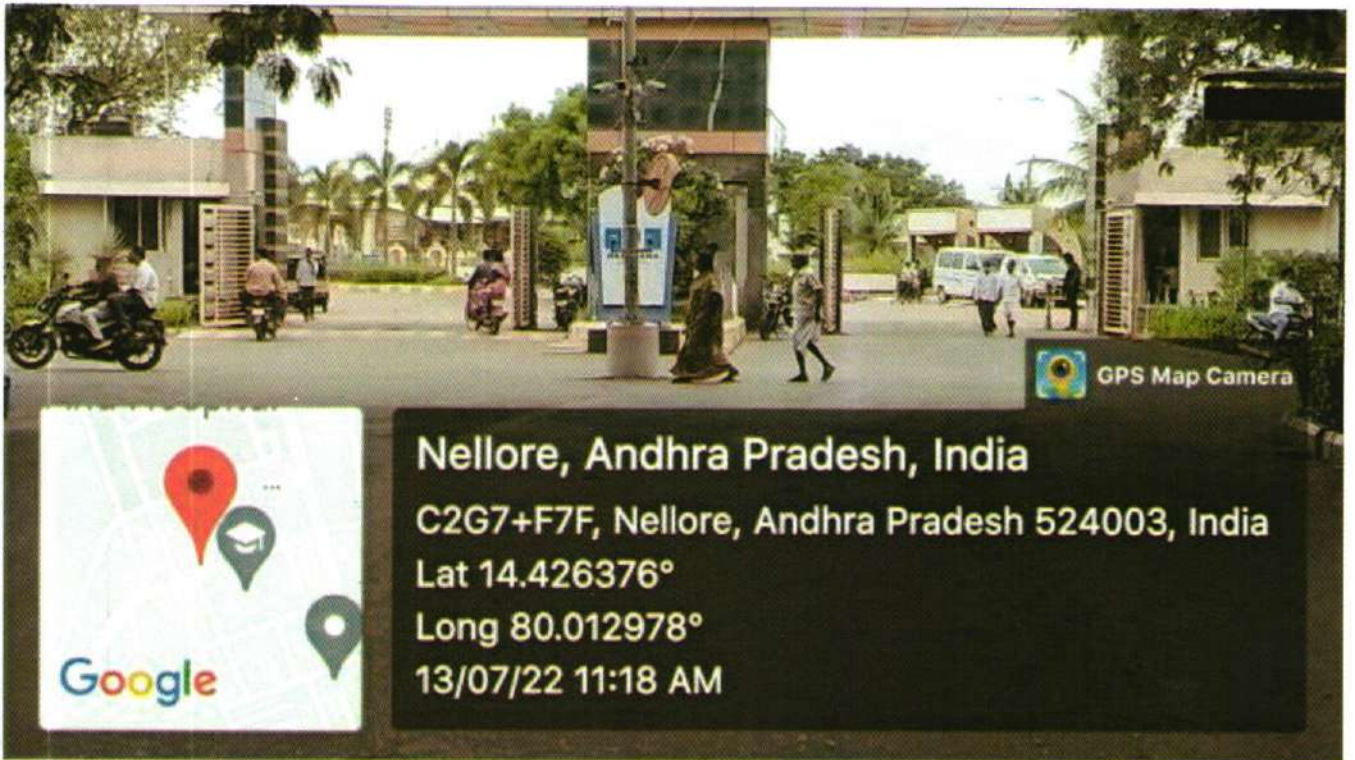

Lat 14.427022°

Long 80.01332°

13/07/22 11:09 AM

Principal

NARAYANA MEDICAL COLLEGE

Chinthareddypalem, Nellore-3

GPS Map Camera

Nellore, Andhra Pradesh, India
C2G7+F7F, Nellore, Andhra Pradesh 524003, India
Lat 14.426376°
Long 80.012978°
13/07/22 11:18 AM