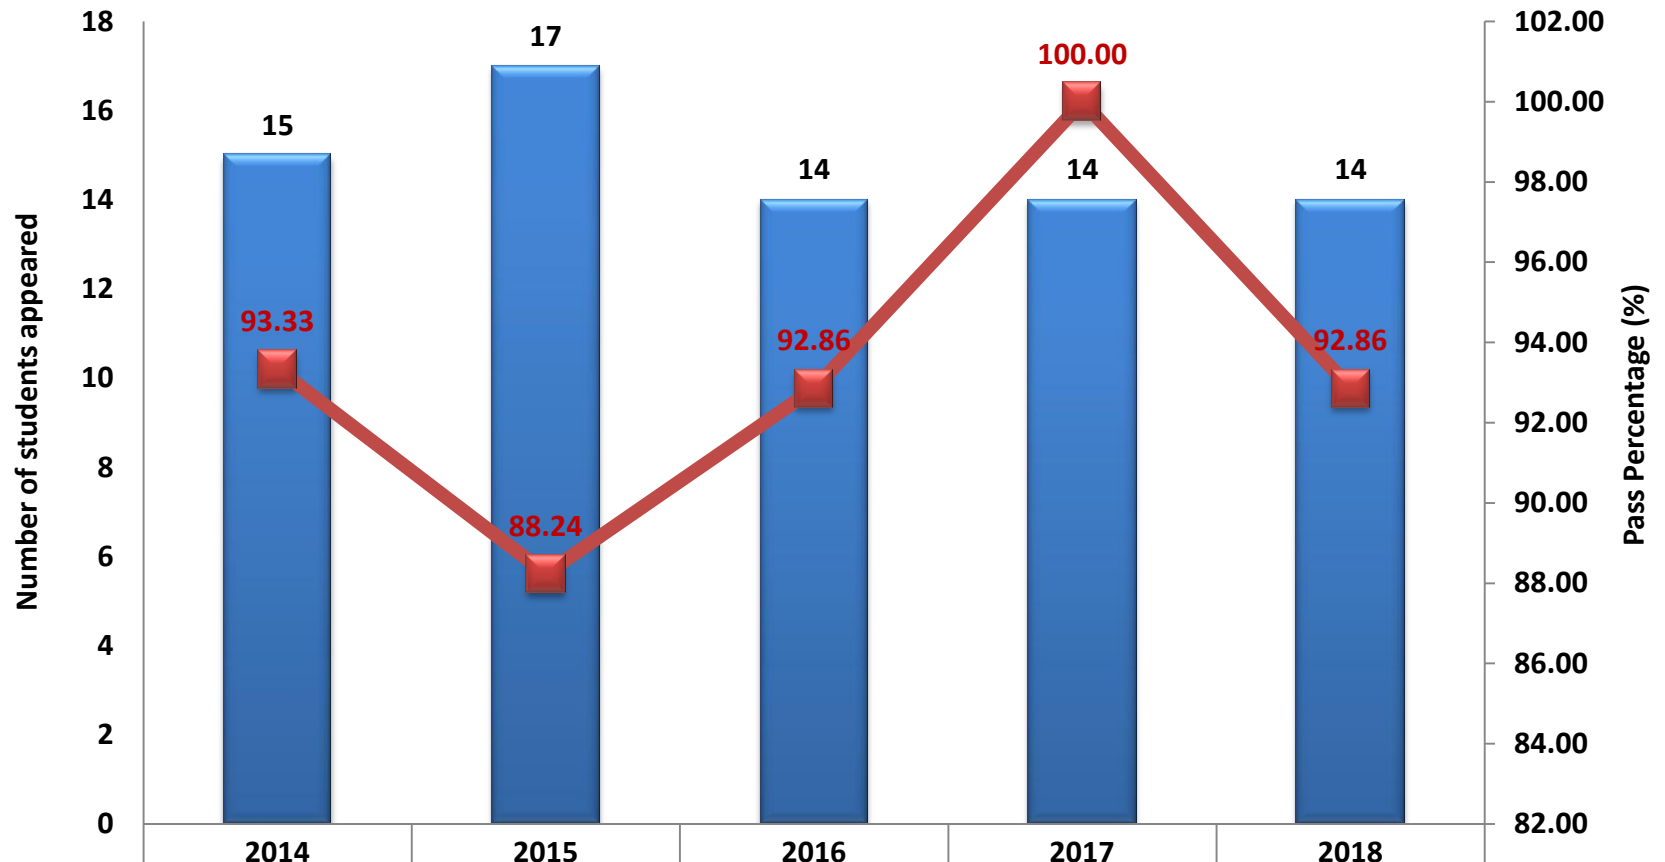

SUPERSPECIALITY (SS) DEGREE RESULTS ANALYSIS FROM 2014 TO 2018

YEAR	Total Appeared	PASS	PASS (%)	FAIL	FAIL (%)
2014	15	14	93.33	1	6.67
2015	17	15	88.24	2	11.76
2016	14	13	92.86	1	7.14
2017	14	14	100.00	0	0.00
2018	14	13	92.86	1	7.14

SS RESULTS - 2014

SS RESULTS - 2015

SS RESULTS - 2016

SS RESULTS - 2017

SS RESULTS - 2018

SUPERSPECIALITY DEGREE RESULTS ANALYSIS FROM 2014 TO 2018

TOTAL	15	17	14	14	14
PASS (%)	93.33	88.24	92.86	100.00	92.86