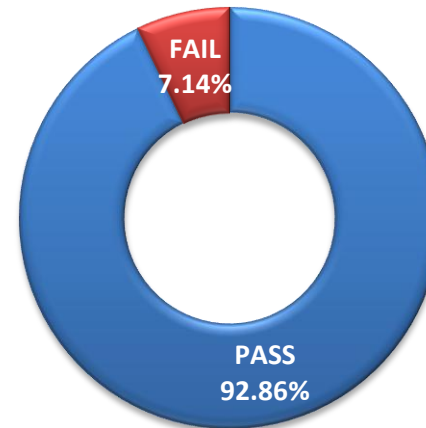

SS RESULTS - 2014

SS RESULTS - 2015

SS RESULTS - 2016

SS RESULTS - 2017

SS RESULTS - 2018

SUPERSPECIALITY DEGREE RESULTS ANALYSIS FROM 2014 TO 2018

TOTAL	15	17	14	14	14
PASS (%)	93.33	88.24	92.86	100.00	92.86