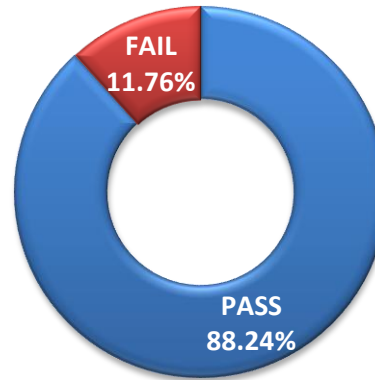

SUPERSPECIALITY (SS) DEGREE RESULTS ANALYSIS FROM 2014 TO 2018

YEAR	Total Appeared	PASS	PASS (%)	FAIL	FAIL (%)
2014	15	14	93.33	1	6.67
2015	17	15	88.24	2	11.76
2016	14	13	92.86	1	7.14
2017	14	14	100.00	0	0.00
2018	14	13	92.86	1	7.14

SS RESULTS - 2014

SS RESULTS - 2015

SS RESULTS - 2016

SS RESULTS - 2017

SS RESULTS - 2018

SUPERSPECIALITY DEGREE RESULTS ANALYSIS FROM 2014 TO 2018

TOTAL	15	17	14	14	14
PASS (%)	93.33	88.24	92.86	100.00	92.86