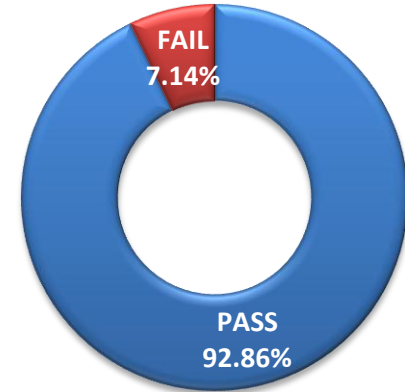

SUPERSPECIALITY (SS) DEGREE RESULTS ANALYSIS FROM 2014 TO 2018

YEAR	Total Appeared	PASS	PASS (%)	FAIL	FAIL (%)
2014	15	14	93.33	1	6.67
2015	17	15	88.24	2	11.76
2016	14	13	92.86	1	7.14
2017	14	14	100.00	0	0.00
2018	14	13	92.86	1	7.14

SS RESULTS - 2014

SS RESULTS - 2015

SS RESULTS - 2016

SS RESULTS - 2017

SS RESULTS - 2018

SUPERSPECIALITY DEGREE RESULTS ANALYSIS FROM 2014 TO 2018

TOTAL	15	17	14	14	14
PASS (%)	93.33	88.24	92.86	100.00	92.86