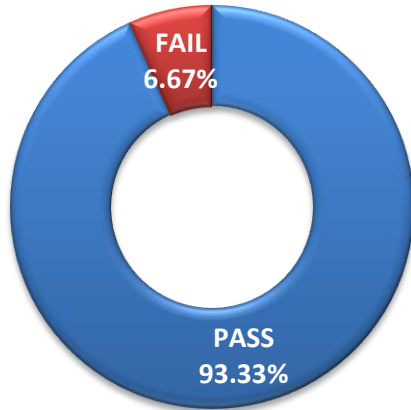

SUPERSPECIALITY (SS) DEGREE RESULTS ANALYSIS FROM 2014 TO 2018

YEAR	Total Appeared	PASS	PASS (%)	FAIL	FAIL (%)
2014	15	14	93.33	1	6.67
2015	17	15	88.24	2	11.76
2016	14	13	92.86	1	7.14
2017	14	14	100.00	0	0.00
2018	14	13	92.86	1	7.14

SS RESULTS - 2014

SS RESULTS - 2015

SS RESULTS - 2016

SS RESULTS - 2017

SS RESULTS - 2018

SUPERSPECIALITY DEGREE RESULTS ANALYSIS FROM 2014 TO 2018

TOTAL	15	17	14	14	14
PASS (%)	93.33	88.24	92.86	100.00	92.86